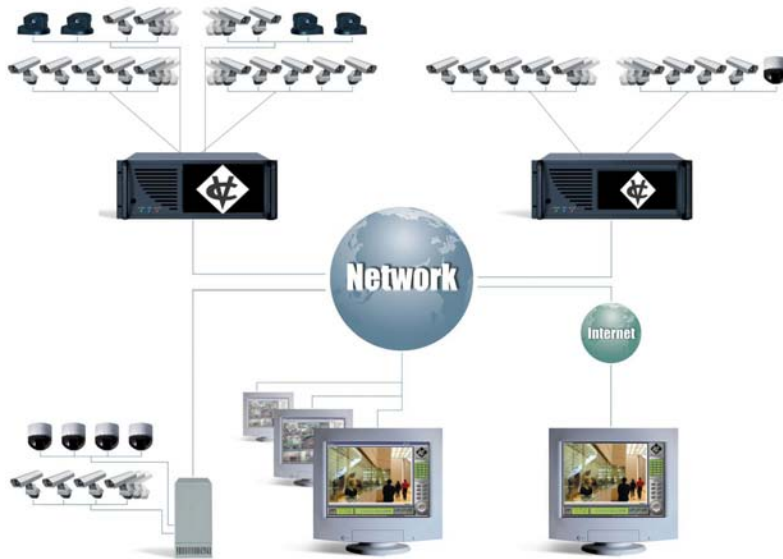

VELTEK

PRODUCT SPECIFICATIONS

VANGUARD

80 GB HARD DISK
CONSUMPTION RATES

RECORDING TIME CHARTED BY HOURS AND DAYS

FRAME RATE	COMPRESSION TYPE	4 CHANNEL		8 CHANNEL		16 CHANNEL	
		HOURS	DAYS	HOURS	DAYS	HOURS	DAYS
30 fps	MJPEG	16	0.7	8	0.3	4.0	0.2
	MPEG-4	24	1.0	12	0.5	6.0	0.3
	H.263	96	4.0	48	2.0	24.0	1.0
15 fps	MJPEG	32	1.3	16	0.7	8.0	0.3
	MPEG-4	48	2.0	24	1.0	12.0	0.5
	H.263	192	8.0	96	4.0	48.0	2.0
10 fps	MJPEG	48	2.0	24	1.0	12.0	0.5
	MPEG-4	72	3.0	36	1.5	18.0	0.8
	H.263	288	12.0	144	6.0	72.0	3.0
5 fps	MJPEG	96	4.0	48	2.0	24.0	1.0
	MPEG-4	144	6.0	72	3.0	36.0	1.5
	H.263	576	24.0	288	12.0	144.0	6.0
2 fps	MJPEG	240	10.0	120	5.0	60.0	2.5
	MPEG-4	360	15.0	180	7.5	90.0	3.8
	H.263	1440	60.0	720	30.0	360.0	15.0

These are preliminary findings and are subject to amendment.